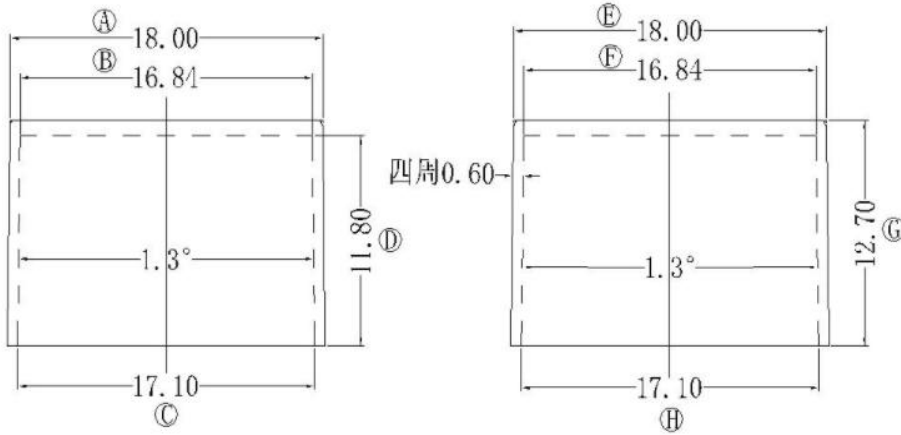

张杨
数字签名: 张杨
日期: 2024.06.17
0914.00+0800

序号	料号	去除脚位	PIN长	序号	料号	去除脚位	PIN长
1	02.13.01129			4			
2				5			
3				6			

Anhui Shirui Electronic Technology Co.,Ltd

www.shiruitech.com TEL:(0086)55165232650 sales@shiruitech.com

SR NO: SR-EFD1506	MATERIAL: PET	UNIT:mm TOLERANCE 0<X<4 ±0.1 4<X<16 ±0.2 16<X<63 ±0.3 PIN PITCH ±0.2	DRN:	Rick
	ULREC: UL94V-0		CHD:	Leo
MODEL NAME: EFD15 CASE	ANGLE:±° SCALE 1:1		ISSD:	Jike