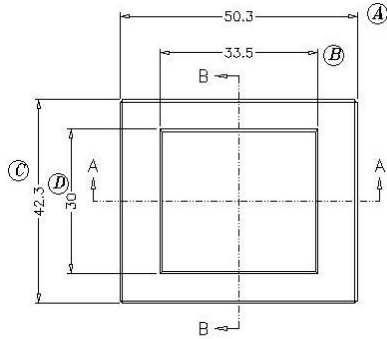

张杨

数字签名者：张
杨
日期：2023.12.26
11:36:38 +08'00'

序号	料号	去除脚位	PIN长	序号	料号	预留脚位	PIN长
1	02.13.00995	无	无	4			
2				5			
3				6			

Anhui Shirui Electronic Technology Co.,Ltd

www.shiruitech.com TEL:(0086)55165232650 sales@shiruitech.com

SR NO: SR-EI4813	MATERIAL: A3X2G5	UNIT:mm TOLERANCE 0<X<4 ±0.1 4<X<16 ±0.2 16<X<63 ±0.3 PIN PITCH ±0.2	DRN:	Rick
	ULREC: UL94V-0		CHD:	Leo
MODEL NAME: SR-EI48 CASE	ANGLE:±° SCALE1:1		ISSD:	Jike