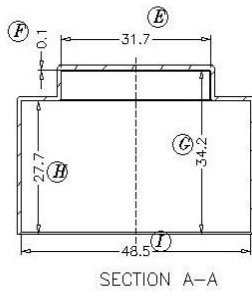

张杨

数字签名者：张
杨
日期：2023.12.26
11:36:38 +08'00'

序号	料号	去除脚位	PIN长	序号	料号	预留脚位	PIN长
1	02.13.00995	无	无	4			
2				5			
3				6			

Anhui Shirui Electronic Technology Co.,Ltd

www.shiruitech.com TEL:(0086)55165232650 sales@shiruitech.com

SR NO: SR-EI4813	MATERIAL: A3X2G5	UNIT:mm TOLERANCE 0<X<4 ±0.1 4<X<16 ±0.2 16<X<63 ±0.3 PIN PITCH ±0.2	DRN:	Rick
	ULREC: UL94V-0		CHD:	Leo
MODEL NAME: SR-EI48 CASE	ANGLE:±° SCALE1:1		ISSD:	Jike