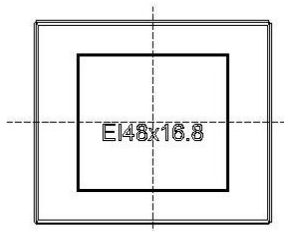

张杨

数字签名者：张
杨
日期：2023.12.26
11:36:38 +08'00'

序号	料号	去除脚位	PIN长	序号	料号	预留脚位	PIN长
1	02.13.00995	无	无	4			
2				5			
3				6			

Anhui Shirui Electronic Technology Co.,Ltd

www.shiruitech.com TEL:(0086)55165232650 sales@shiruitech.com

SR NO: SR-EI4813	MATERIAL: A3X2G5	UNIT:mm TOLERANCE 0<X<4 ±0.1 4<X<16 ±0.2 16<X<63 ±0.3 PIN PITCH ±0.2	DRN:	Rick
	ULREC: UL94V-0		CHD:	Leo
MODEL NAME: SR-EI48 CASE	ANGLE:±° SCALE1:1		ISSD:	Jike