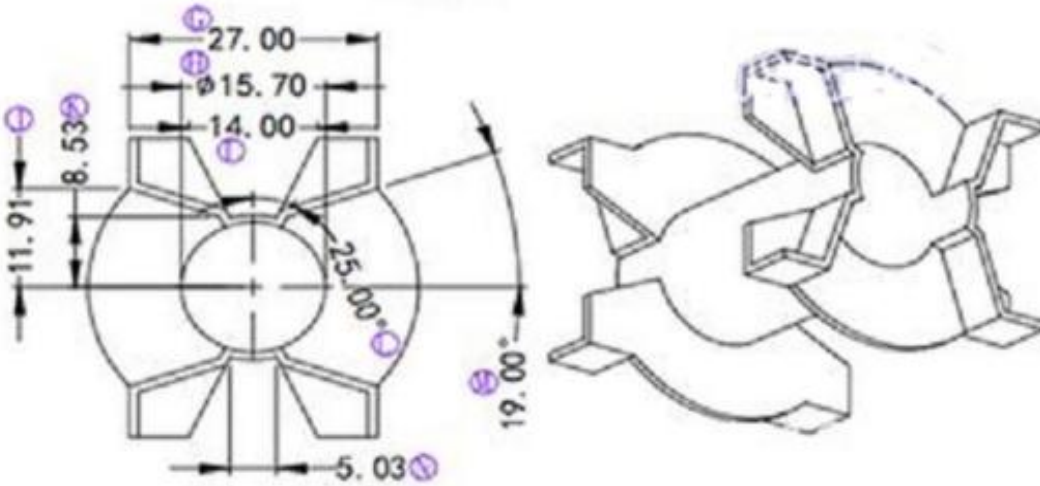

P/N: 02.03.00633

李黎
2023.5.25
10: 30:53
+08'00'

序号	料号	去除脚位	PIN长	序号	料号	预留脚位	PIN长
1	02.03.00633	无	无	4			

Anhui Shirui Electronic Technology Co.,Ltd

www.shiruitech.com TEL:(0086)55165232650 sales@shiruitech.com

SR NO: SR-PQ4001	MATERIAL: PHENOLIC	UNIT:mm TOLERANCE 0<X<4 ±0.1 4<X<16 ±0.2 16<X<63 ±0.3 PIN PITCH ±0.2	DRN:	Rick
	ULREC: 94V-0		CHD:	Leo
MODEL NAME: P140 NO PIN-1S	ANGLE:±° 		ISSD:	Jike
SCALE1:1